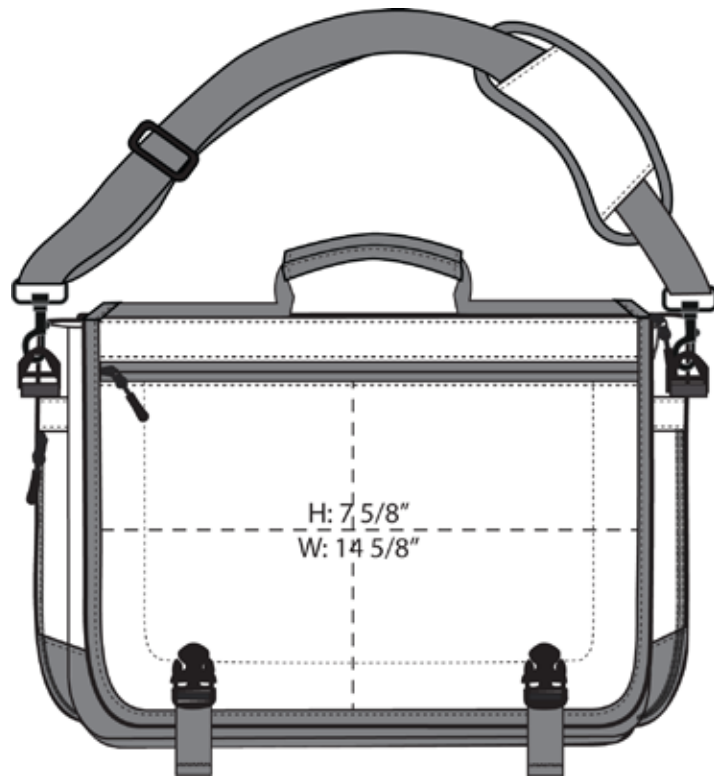

### COLOR

Black  
PMS NTR BLACK C

Chili Red  
PMS 201 C

Forest Green  
PMS 5605 C

Navy  
PMS 533 C

Twilight Blue  
PMS 7687 C

Front View